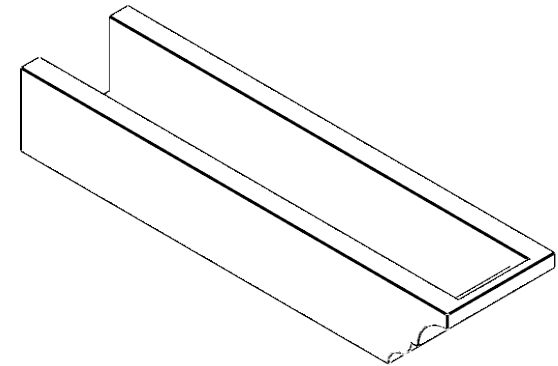

ISOMETRIC

GENERATED DATE : 03/02/2023

EKENA MILLWORK
2300 WEST MAIN ST.
CLARKSVILLE, TX 75426
TOLL FREE: 866-607-0453
WWW.EKENAMILLWORK.COM

NOTES

1. INSTALLATION TO BE COMPLETED IN ACCORDANCE WITH MANUFACTURER'S SPECIFICATIONS.
2. DRAWING MAY NOT BE TO SCALE
3. THIS DRAWING IS INTENDED FOR DESIGN AND PLANNING PURPOSES ONLY.
4. ALL INFORMATION CONTAINED HEREIN WAS CURRENT AT THE TIME OF DEVELOPMENT BUT MUST BE REVIEWED AND APPROVED BY THE PRODUCT MANUFACTURER TO BE CONSIDERED ACCURATE.
5. TIMBERTHANE ARCHITECTURAL PRODUCTS ARE MADE FROM HIGH DENSITY URETHANE AND COME FACTORY PRIMED